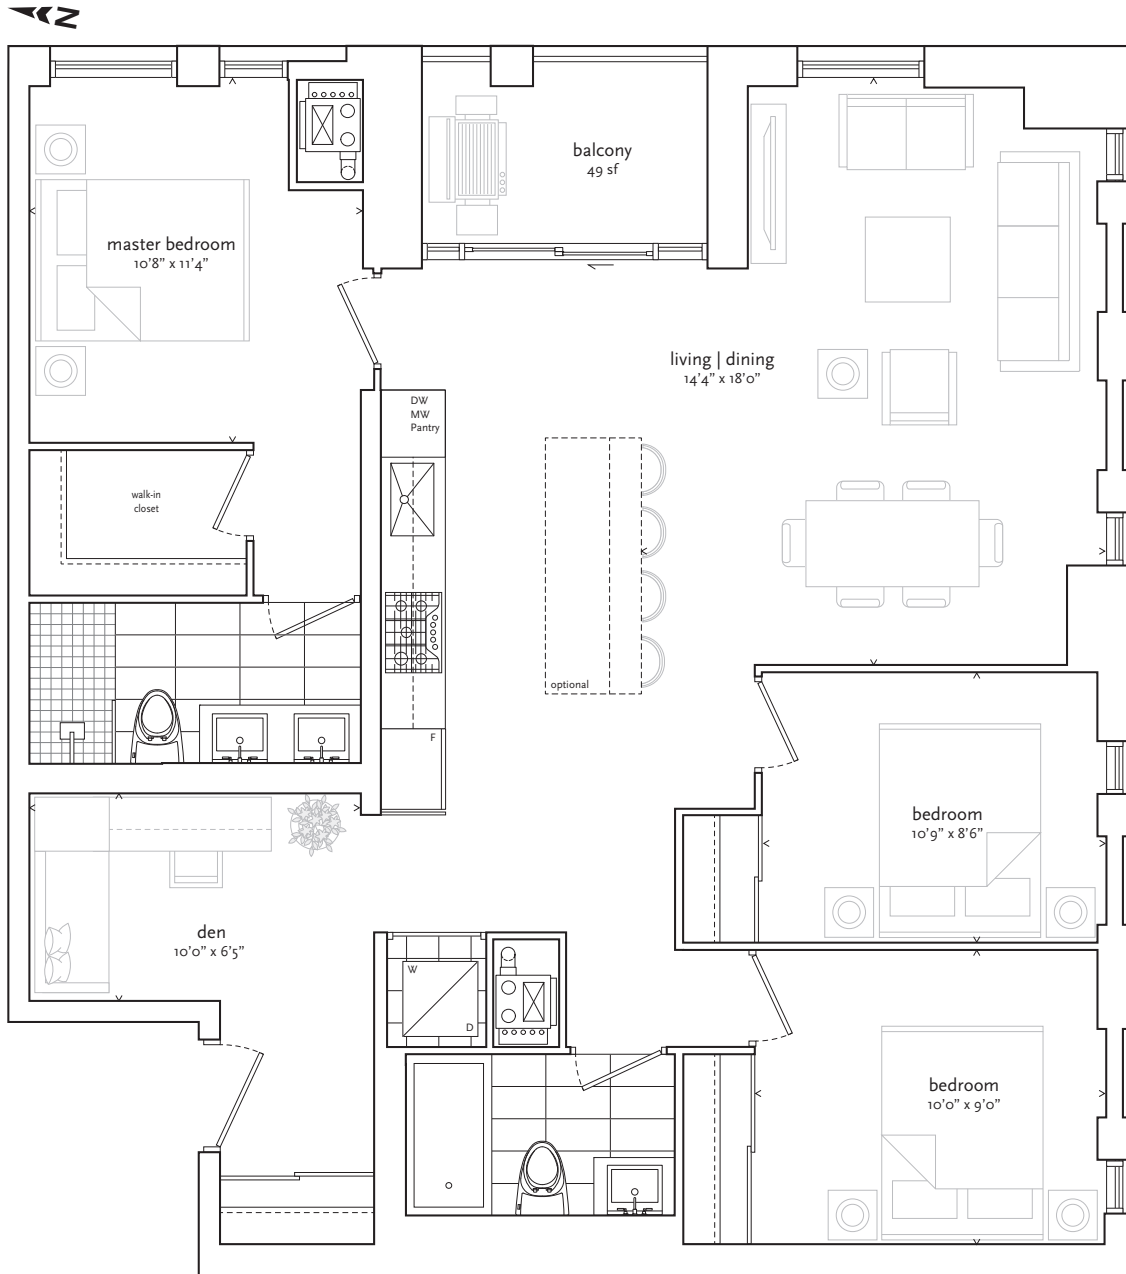

The Cole

THREE BEDROOM
PLUS DEN

1,244 SF TOTAL / 1,195 SF Interior / 49 SF Balcony

All dimensions, specifications, layouts and materials are approximate only and are subject to change without notice. Tile patterns may vary. Window size and location may vary. Actual usable floor space may vary from stated floor area. Bulkheads required for mechanical purposes such as kitchen and washroom exhausts and heating and cooling ducts have not been indicated. E.&O.E. Sept 2018