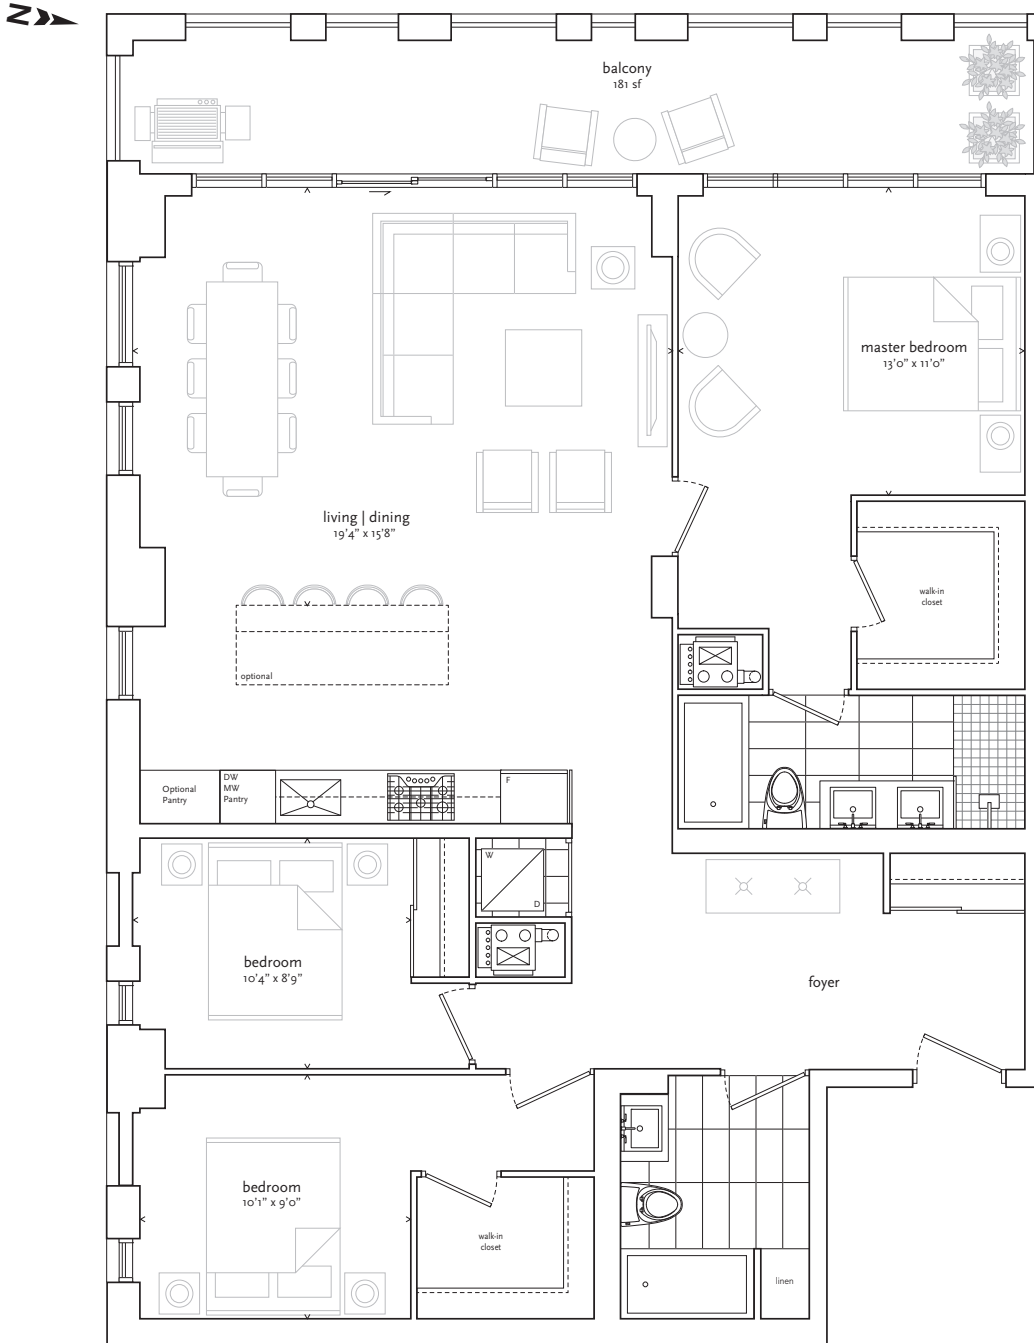

# The Coltrane

THREE BEDROOM

1,613 SF TOTAL / 1,432 SF Interior / 181 SF Balcony

Levels 7-8

All dimensions, specifications, layouts and materials are approximate only and are subject to change without notice. Tile patterns may vary. Window size and location may vary. Actual usable floor space may vary from stated floor area. Bulkheads required for mechanical purposes such as kitchen and washroom exhausts and heating and cooling ducts have not been indicated. E.&O.E. Sept 2018